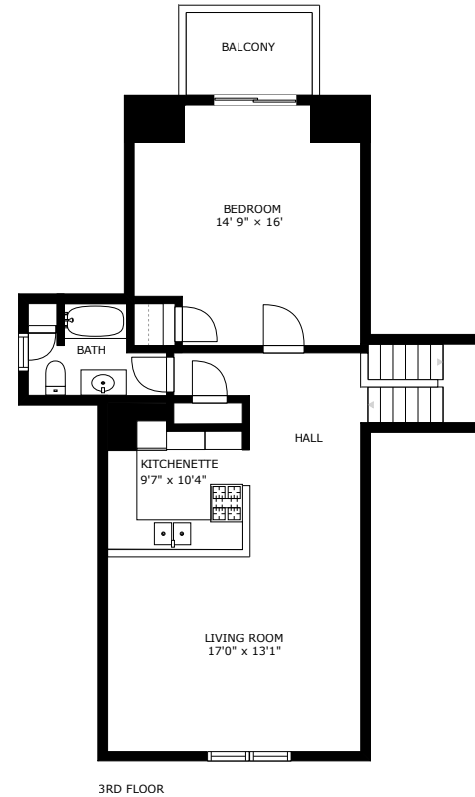

# 737 AVENUE ROAD

**TOTAL ABOVE GRADE 4,295 SQ FT**

GREAT CARE AND EQUIPMENT IS USED TO GENERATE DIMENSIONS, LAYOUTS AND DETAILS BUT THEY ARE ALL APPROXIMATE AND NOT 100%. BUYERS SHOULD VERIFY THEIR OWN MEASUREMENTS AND LAYOUTS. THESE PLANS ARE FOR DEMONSTRATION PURPOSES ONLY.