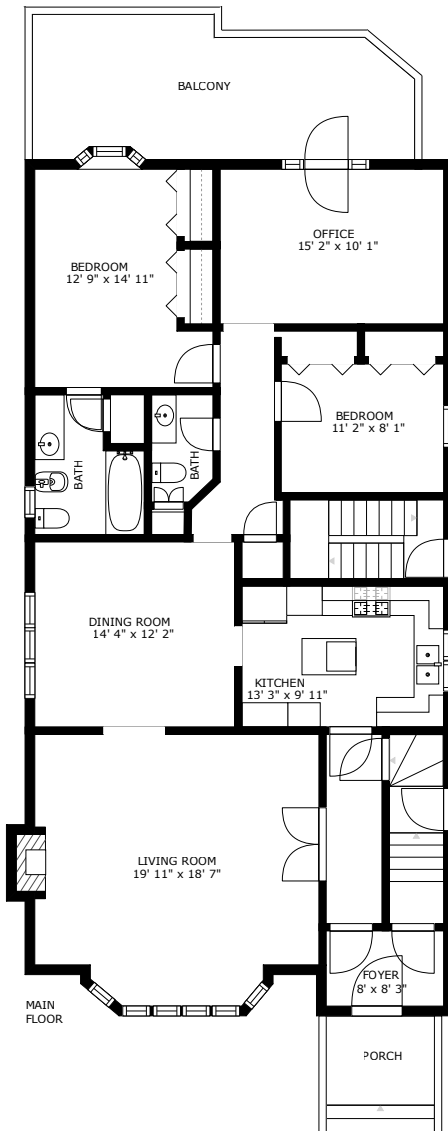

# 737 AVENUE ROAD

**TOTAL ABOVE GRADE 4,295 SQ FT**

GREAT CARE AND EQUIPMENT IS USED TO GENERATE DIMENSIONS, LAYOUTS AND DETAILS BUT THEY ARE ALL APPROXIMATE AND NOT 100%. BUYERS SHOULD VERIFY THEIR OWN MEASUREMENTS AND LAYOUTS. THESE PLANS ARE FOR DEMONSTRATION PURPOSES ONLY.