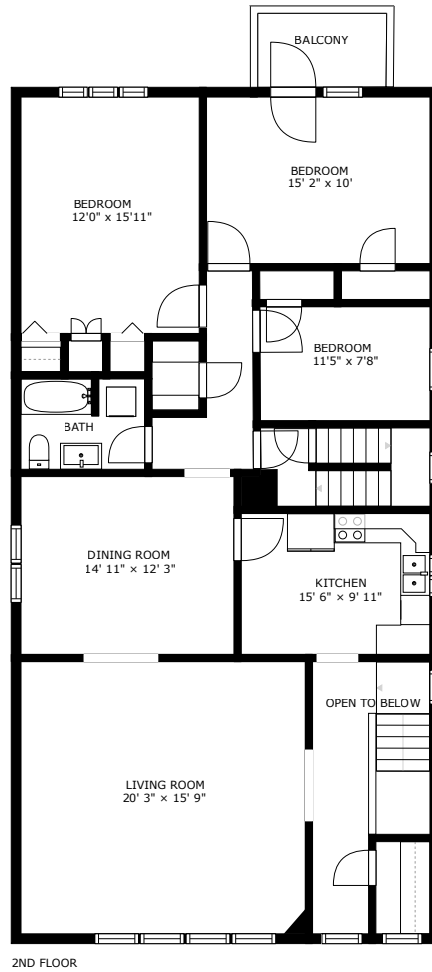

# 737 AVENUE ROAD

**TOTAL ABOVE GRADE 4,295 SQ FT**

GREAT CARE AND EQUIPMENT IS USED TO GENERATE DIMENSIONS, LAYOUTS AND DETAILS BUT THEY ARE ALL APPROXIMATE AND NOT 100%. BUYERS SHOULD VERIFY THEIR OWN MEASUREMENTS AND LAYOUTS. THESE PLANS ARE FOR DEMONSTRATION PURPOSES ONLY.