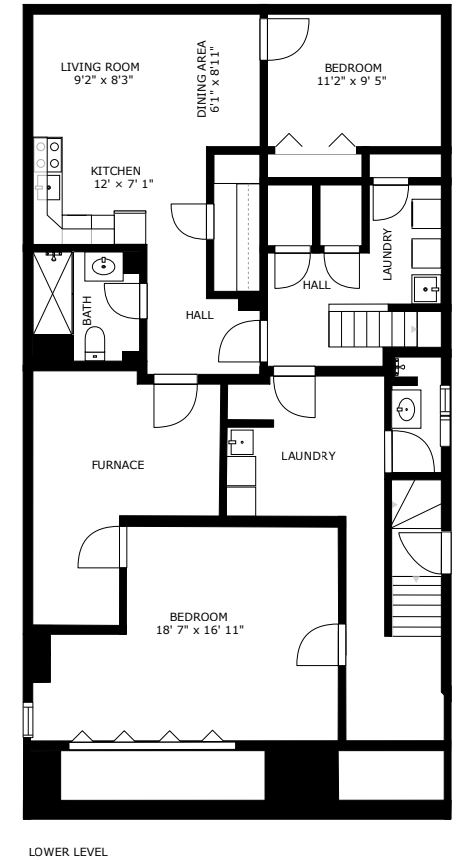

# 737 AVENUE ROAD

**TOTAL ABOVE GRADE 4,295 SQ FT**

GREAT CARE AND EQUIPMENT IS USED TO GENERATE DIMENSIONS, LAYOUTS AND DETAILS BUT THEY ARE ALL APPROXIMATE AND NOT 100%. BUYERS SHOULD VERIFY THEIR OWN MEASUREMENTS AND LAYOUTS. THESE PLANS ARE FOR DEMONSTRATION PURPOSES ONLY.