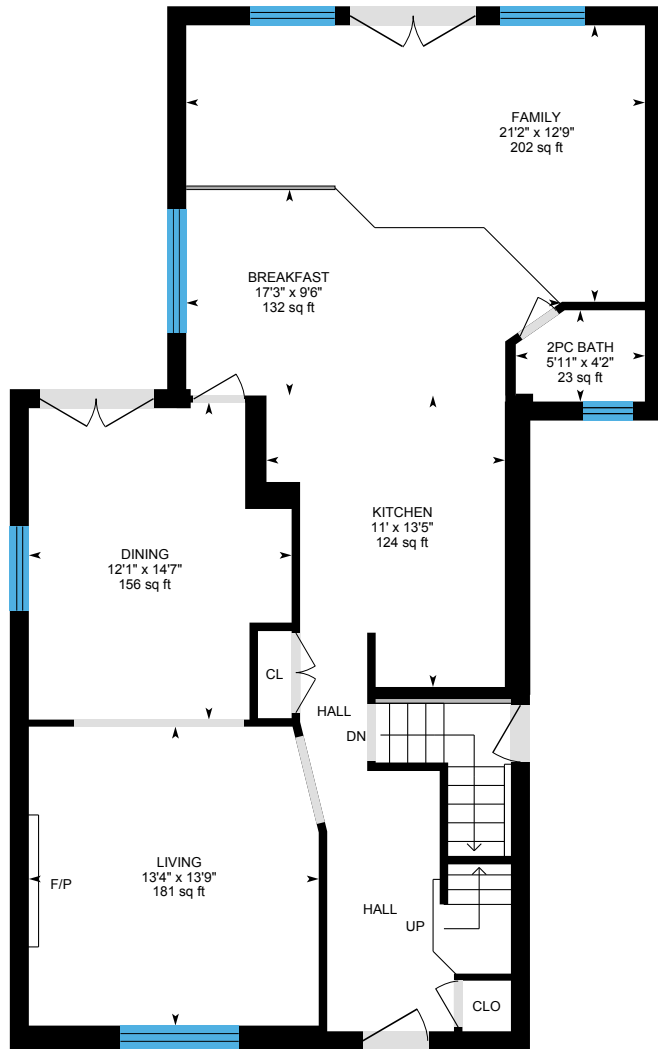

238 SHELDRAKE BOULEVARD

TOTAL 2683.96 SQ FT

Main Floor
Exterior Area 1133.29 sq ft

2nd Floor
Exterior Area 1133.08 sq ft

238 SHELDRAKE BOULEVARD

3rd Floor
Exterior Area 417.41 sq ft

Basement (Below Grade)
Exterior Area 1062.20 sq ft