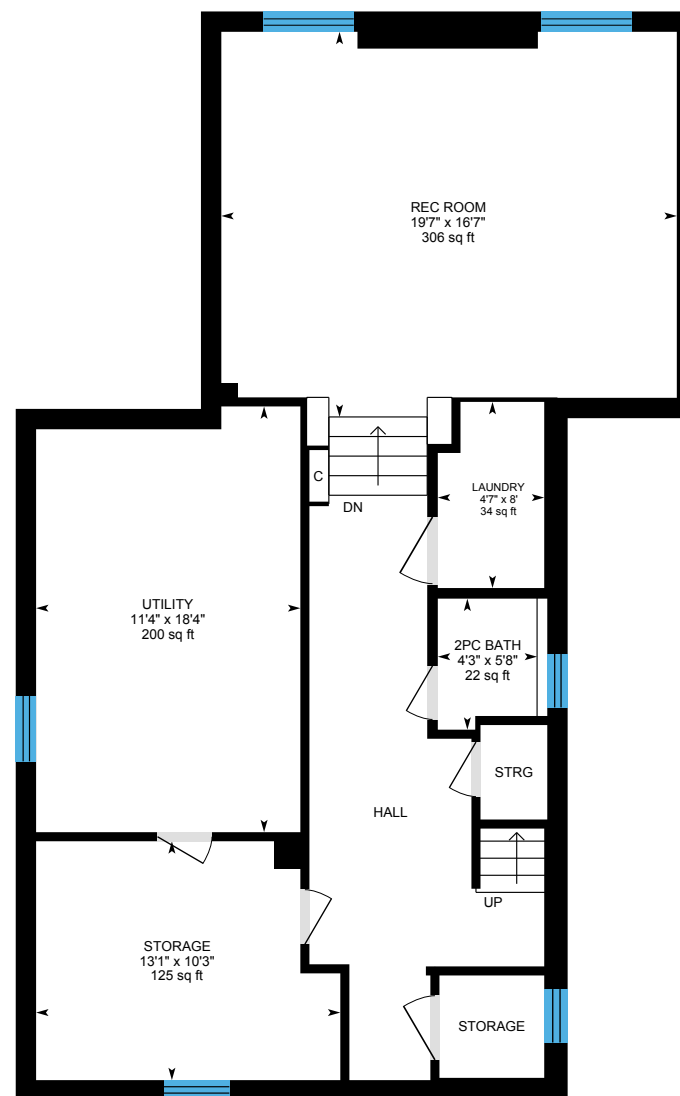

238 SHELDRAKE BOULEVARD

TOTAL 2683.96 SQ FT

Main Floor
Exterior Area 1133.29 sq ft

2nd Floor
Exterior Area 1133.08 sq ft

238 SHELDRAKE BOULEVARD

3rd Floor
Exterior Area 417.41 sq ft

Basement (Below Grade)
Exterior Area 1062.20 sq ft