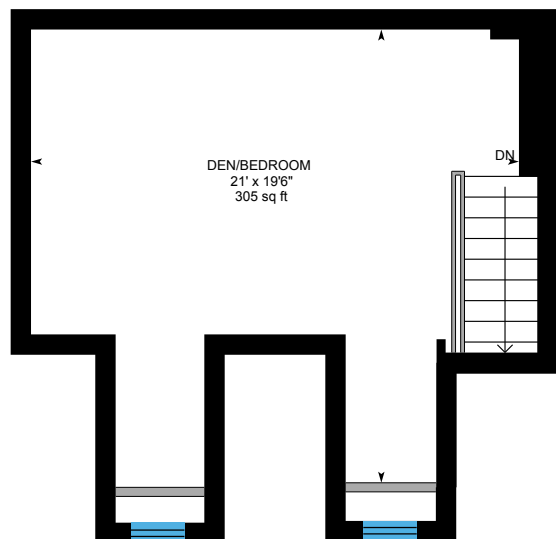

238 SHELDRAKE BOULEVARD

TOTAL 2683.96 SQ FT

Main Floor
Exterior Area 1133.29 sq ft

2nd Floor
Exterior Area 1133.08 sq ft

238 SHELDRAKE BOULEVARD

3rd Floor
Exterior Area 417.41 sq ft

Basement (Below Grade)
Exterior Area 1062.20 sq ft