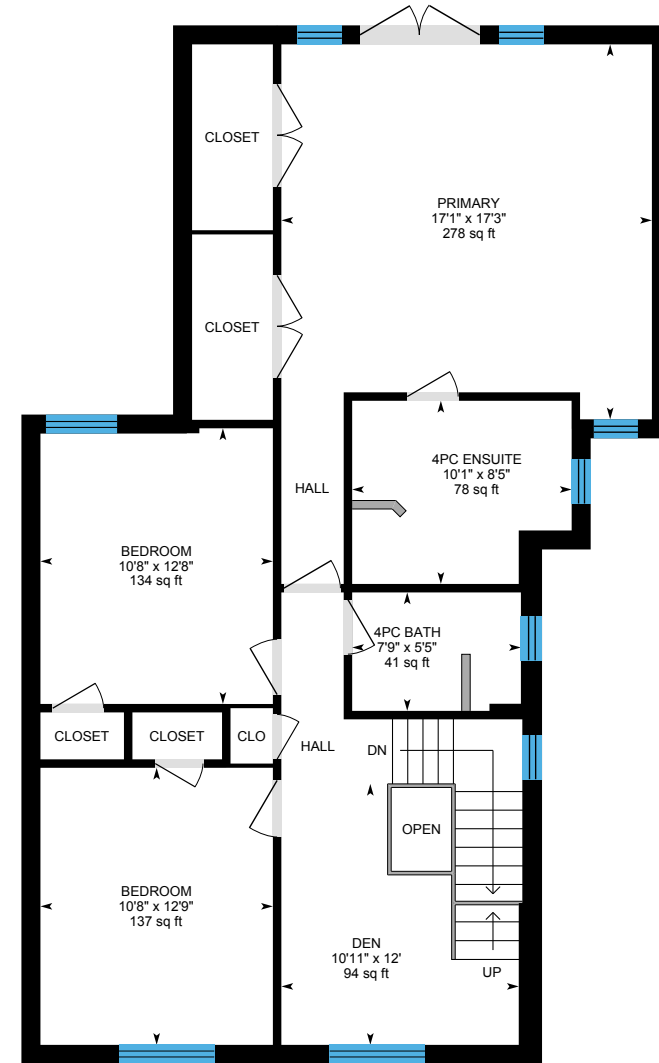

238 SHELDRAKE BOULEVARD

TOTAL 2683.96 SQ FT

Main Floor
Exterior Area 1133.29 sq ft

2nd Floor
Exterior Area 1133.08 sq ft

238 SHELDRAKE BOULEVARD

3rd Floor
Exterior Area 417.41 sq ft

Basement (Below Grade)
Exterior Area 1062.20 sq ft