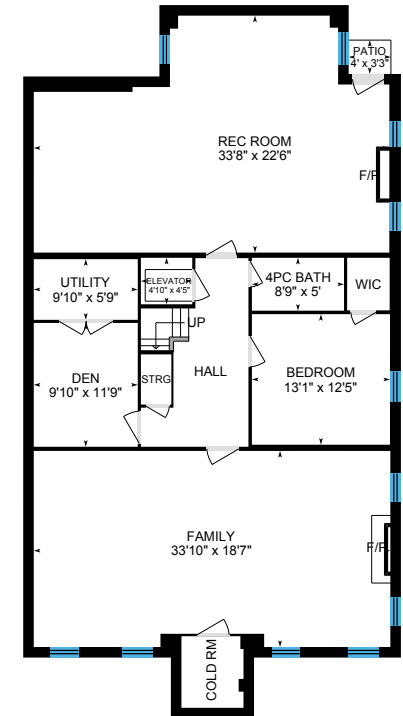

# 72 DE VERE GARDENS

Main Building: Above Grade 4157.13 sq ft

**Main Floor**  
2136.16 sq ft

**2nd Floor**  
2020.97 sq ft

**Basement (Below Grade)**  
2013.55 sq ft