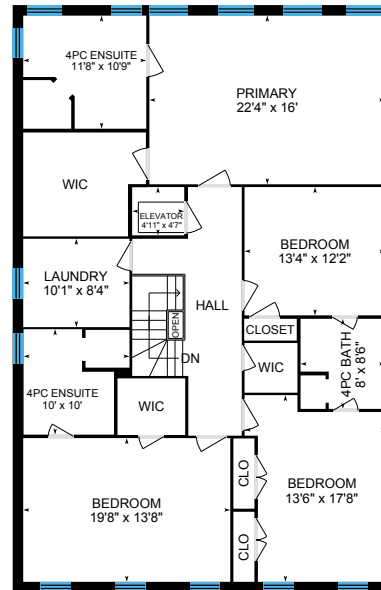

# 72 DE VERE GARDENS

Main Building: Above Grade 4157.13 sq ft

**Main Floor**  
2136.16 sq ft

**2nd Floor**  
2020.97 sq ft

**Basement (Below Grade)**  
2013.55 sq ft