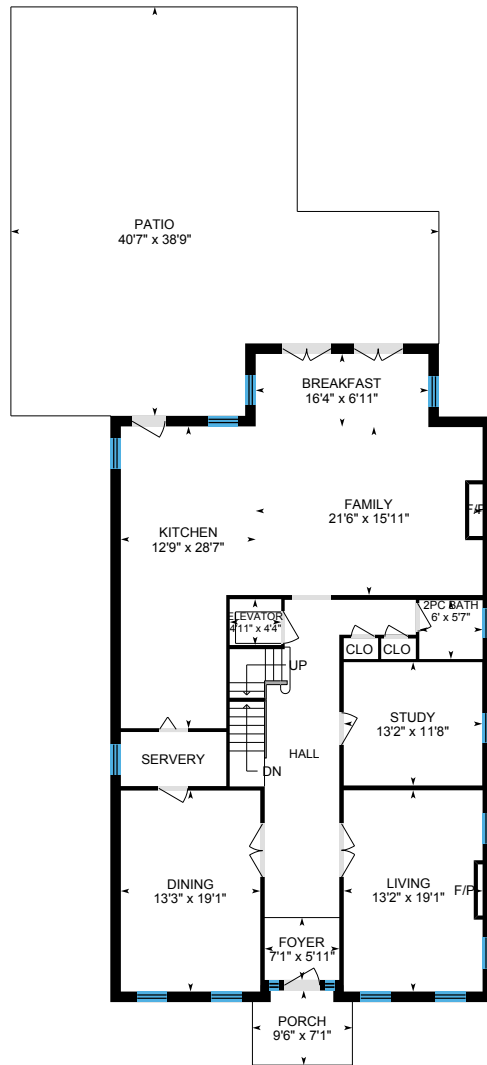

# 72 DE VERE GARDENS

Main Building: Above Grade 4157.13 sq ft

**Main Floor**  
2136.16 sq ft

**2nd Floor**  
2020.97 sq ft

**Basement (Below Grade)**  
2013.55 sq ft